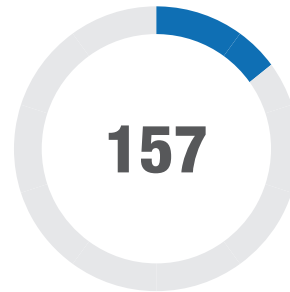

THE FAYETTE COUNTY RECORD

Unique users a month

Page views

Average user per day

Mobile percentage

App

eEdition subscribers

Population **4,712**

County **25,500**

 = 200 habitants

Print Readership
13,105

Web Readership
62,732

TOTAL
75,837