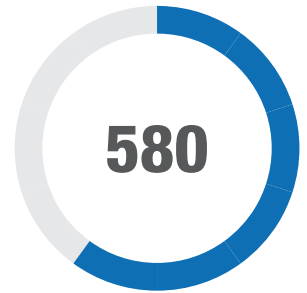

THE FAYETTE COUNTY RECORD

Unique users a month

Page views

Average user per day

Mobile percentage

App

eEdition subscribers

Population **4,712**

County **25,500**

 = 200 habitants

Print Readership
13,105

Web Readership
62,732

TOTAL
75,837