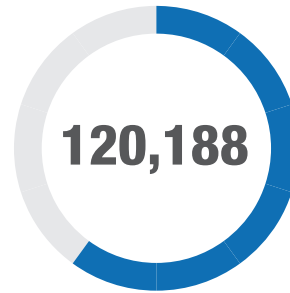

THE FAYETTE COUNTY RECORD

Unique users a month

Page views

Average user per day

Mobile percentage

App

eEdition subscribers

Population **4,712**

County **25,500**

 = 200 habitants

Print Readership
13,105

Web Readership
62,732

TOTAL
75,837