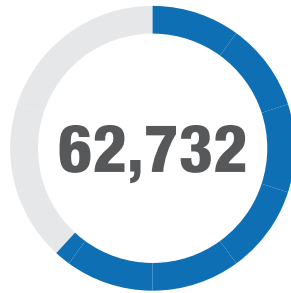

THE FAYETTE COUNTY RECORD

Unique users a month

Page views

Average user per day

Mobile percentage

App

eEdition subscribers

Population **4,712**

County **25,500**

 = 200 habitants

Print Readership
13,105

Web Readership
62,732

TOTAL
75,837