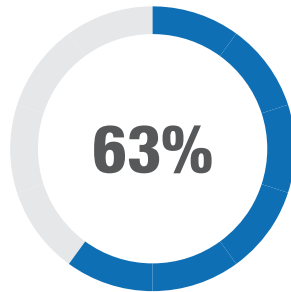

THE FAYETTE COUNTY RECORD

Unique users a month

Page views

Average user per day

Mobile percentage

App

eEdition subscribers

Population **4,712**

County **25,500**

 = 200 habitants

Print Readership
13,105

Web Readership
62,732

TOTAL
75,837